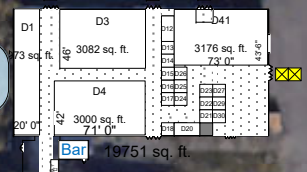

RV1
ET Quality RV's
of Yuba City

RV2
RV Travel World
41600 sq. ft.
260' 0"

RV3
RV's of Sacramento
24000 sq. ft.
400' 0"

RV4
Happy Daze
38000 sq. ft.
400' 0"

Entrance

**Front Tent
Exhibit Hall**

**Cal Expo
Building D**