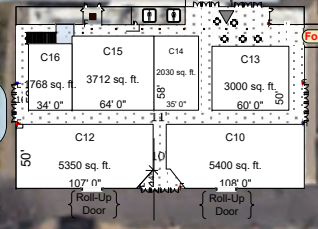

**Cal Expo
Building C**