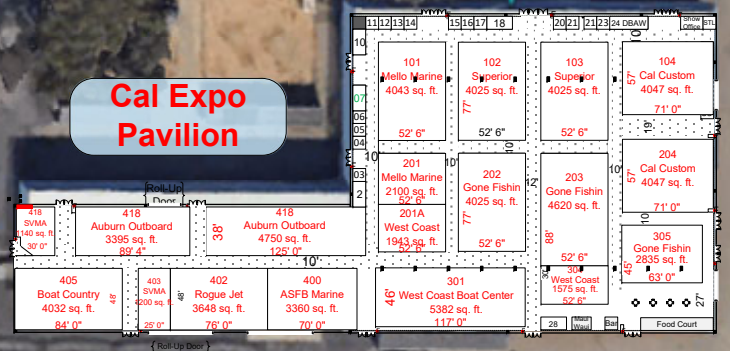

Cal Expo
March 6th – 9th 2025

RV1
 ET Quality RV's
 of Yuba City

RV2
 RV Travel World
 41600 sq. ft.
 260' 0"

RV3
 RV's of Sacramento
 24000 sq. ft.
 400' 0"

RV4
 Happy Daze
 38000 sq. ft.
 400' 0"

Entrance

**Front Tent
 Exhibit Hall**

**Cal Expo
 Building D**

**Cal Expo
 Building C**

**Food
 Concessions**

**Food
 Concessions**

**Cal Expo
 Pavilion**

**SACRAMENTO
 BOATSHOW**
 & off road exposition